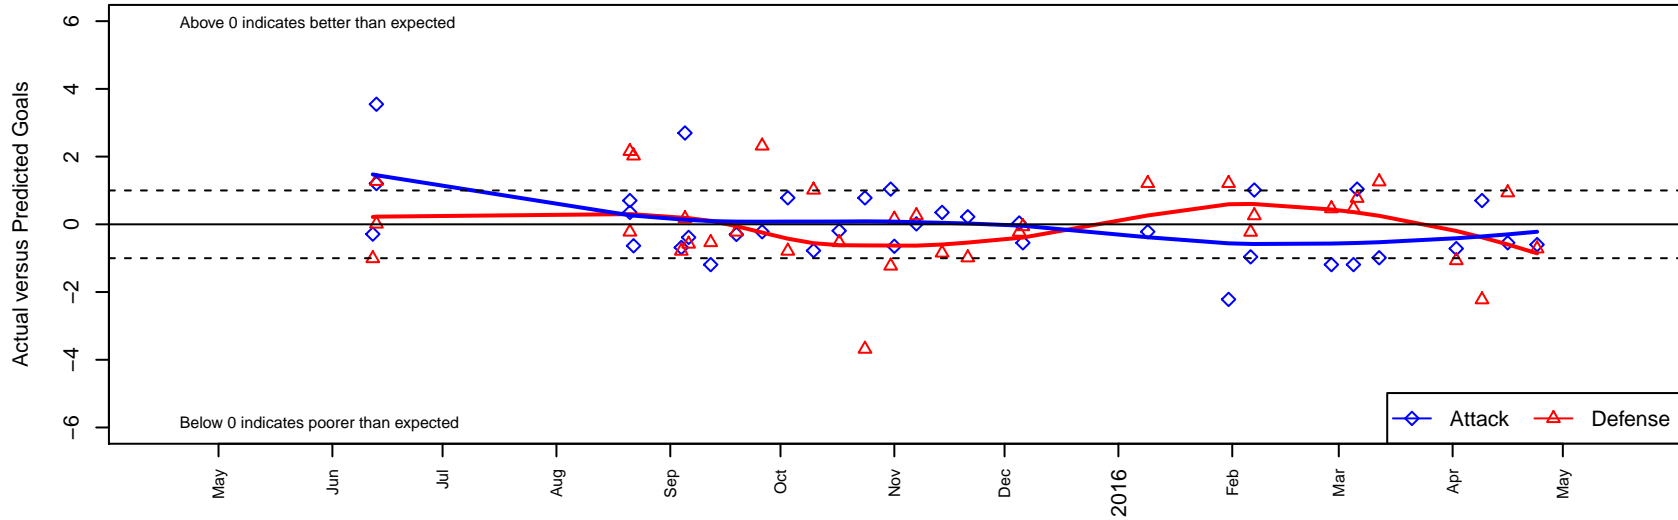

Eastside FC Grey G03

Eastside FC
 Preston, WA
 G03 total strength=434
 attack=0.31 defense=0.25
 fall league = RCL G03 Div 4
 spr league = Win RCL G03 Div 5

alt names used:
 EASTSIDE FC EFC G03 GREY D (WA)
 Eastside FC G03 Grey
 Eastside FC G03 Grey
 Eastside FC G03 Grey D
 Eastside FC G03 Grey D
 Eastside FC G03 Grey D

Venues played:
 2015 Starfire Spring Classic GU12
 2015 REDAPT Cup Silver U12
 2015 Labor Day Cup GU12 Silver
 2015 RCL G03 Div 4
 2015 Win RCL G03 Div 5
 2015 WYS Presidents Cup G03 Division 2

Eastside FC Grey G03
 Dots are actual minus expected GF (blue circles) and GA (red triangles).
 Blue line is smoothed change in attack strength. Red is smoothed change in defense strength.

**attack and defense variance (black dot)
relative to other teams
and top 10 in region**

**attack and defense rating
relative to others at age
and all opponents in last 13 months**

Performance relative to 13 month average