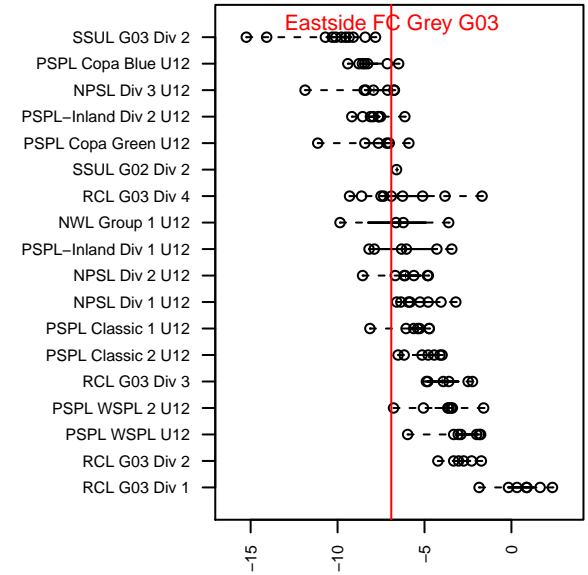

Eastside FC Grey G03

Eastside FC
 Preston, WA
 G03 total strength=434
 attack=0.31 defense=0.25
 fall league = RCL G03 Div 4
 spr league = Win RCL G03 Div 5

alt names used:
 EASTSIDE FC EFC G03 GREY D (WA)
 Eastside FC G03 Grey
 Eastside FC G03 Grey
 Eastside FC G03 Grey D
 Eastside FC G03 Grey D
 Eastside FC G03 Grey D

Venues played:
 2015 Starfire Spring Classic GU12
 2015 REDAPT Cup Silver U12
 2015 Labor Day Cup GU12 Silver
 2015 RCL G03 Div 4
 2015 Win RCL G03 Div 5
 2015 WYS Presidents Cup G03 Division 2

Eastside FC Grey G03
 Dots are actual minus expected GF (blue circles) and GA (red triangles).
 Blue line is smoothed change in attack strength. Red is smoothed change in defense strength.

**attack and defense variance (black dot)
relative to other teams
and top 10 in region**

**attack and defense rating
relative to others at age
and all opponents in last 13 months**

Performance relative to 13 month average